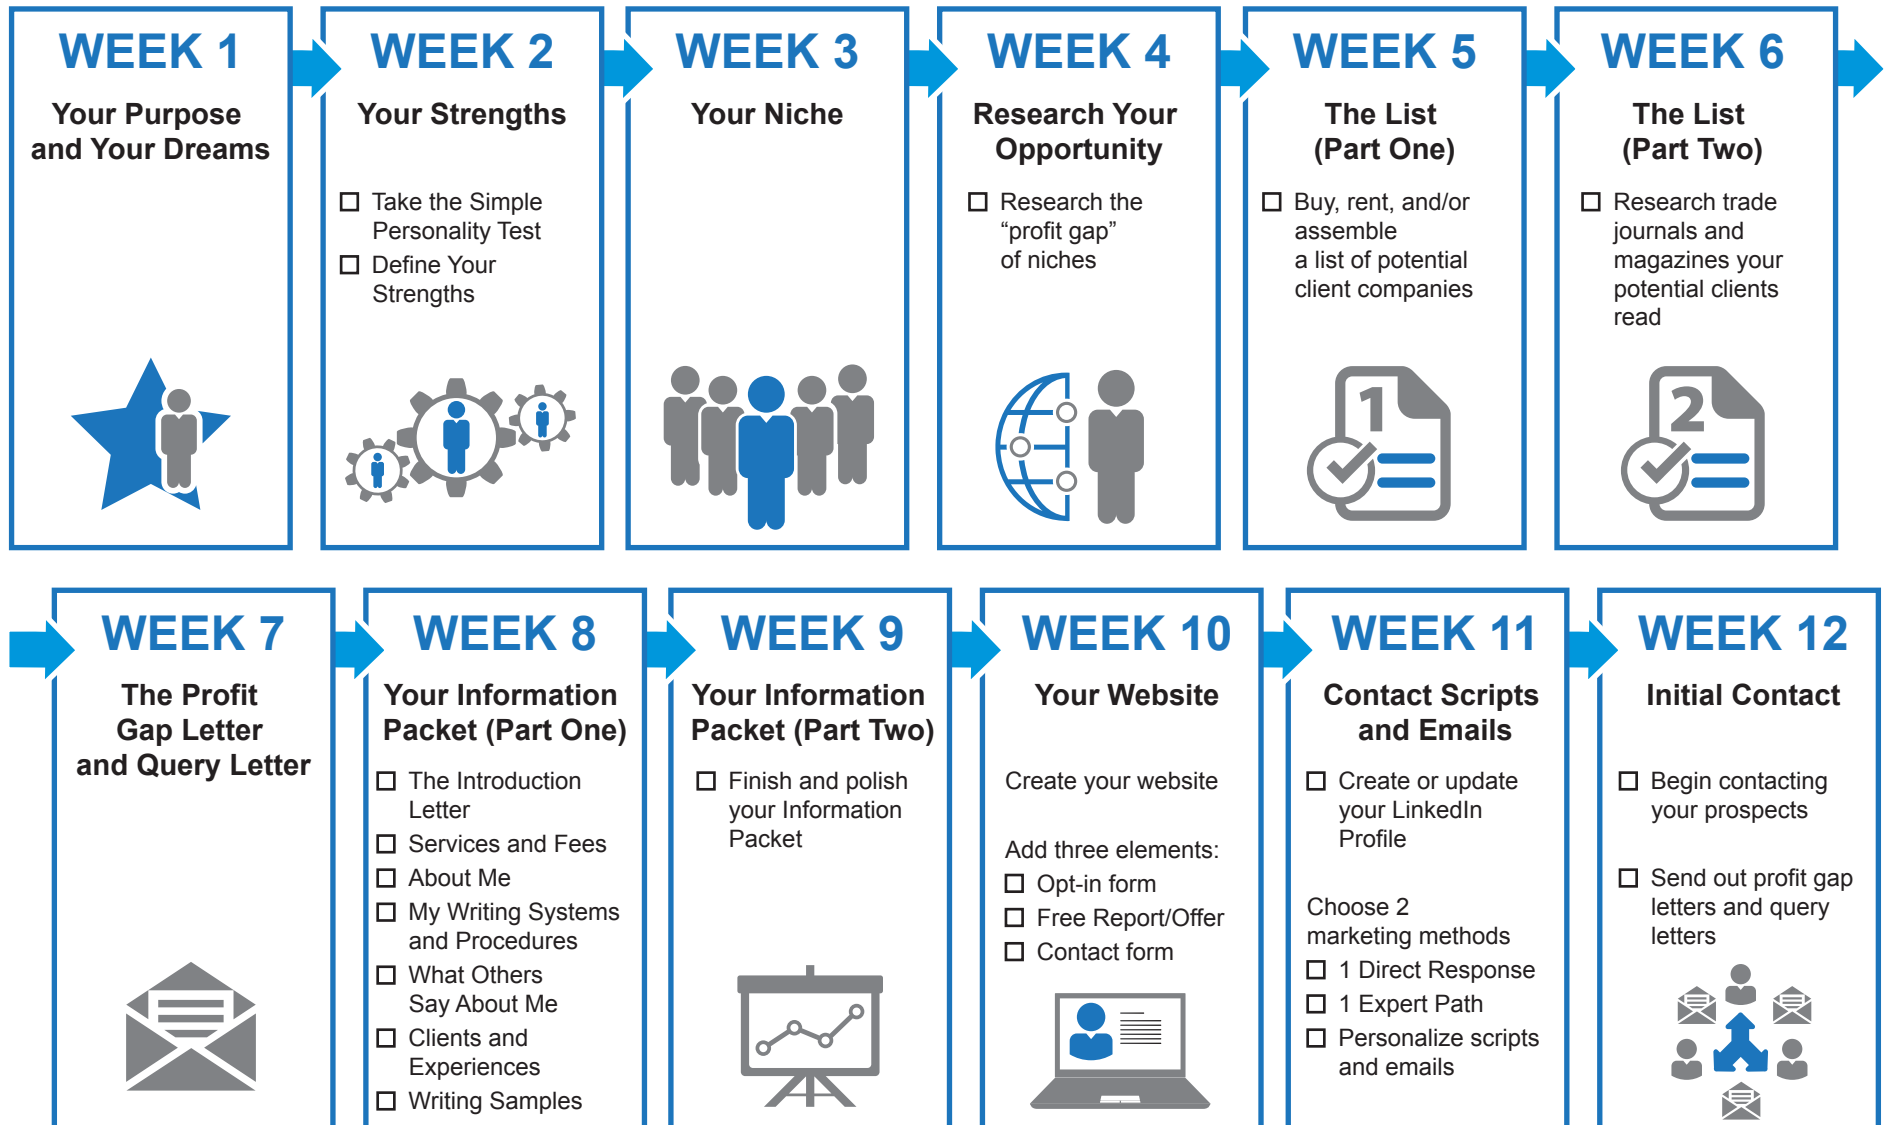

12-Week Roadmap

WEEKS 13-25: Follow Up

Start Follow Up Cycle and Begin Managing Projects, and Contacting and Following Up with Prospects and Customers